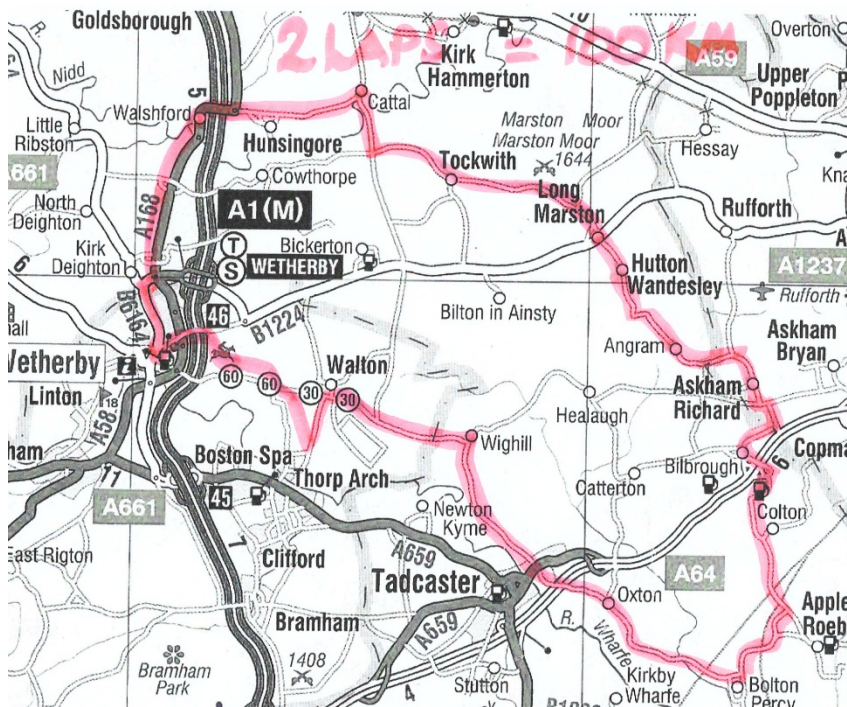

100K SPLITS

Estimated time of arrival

Departing from Wetherby Town hall at 7.00 prompt (*flagged off by the Wetherby Mayor*). Tea and coffee served in Wetherby Methodist Church hall before 7.00 am and at 11.00 am. Toilets available in the hall.

		Lap 1	Lap 2
Wighill	10K & 60K	07.48	11.54
Bolton Percy	20K & 70K	08.36	12.48
Angram	30K & 80K	09.24	13.42
Cattal	40K & 90K	10.12	14.36
Wetherby Town hall	0,50K & 100K	11.00	15.18

Contact person en-route: **Dr. Alan Bell**. He will use my phone on tel. **07928727452**. (*You can contact him to confirm where we are on the route*).